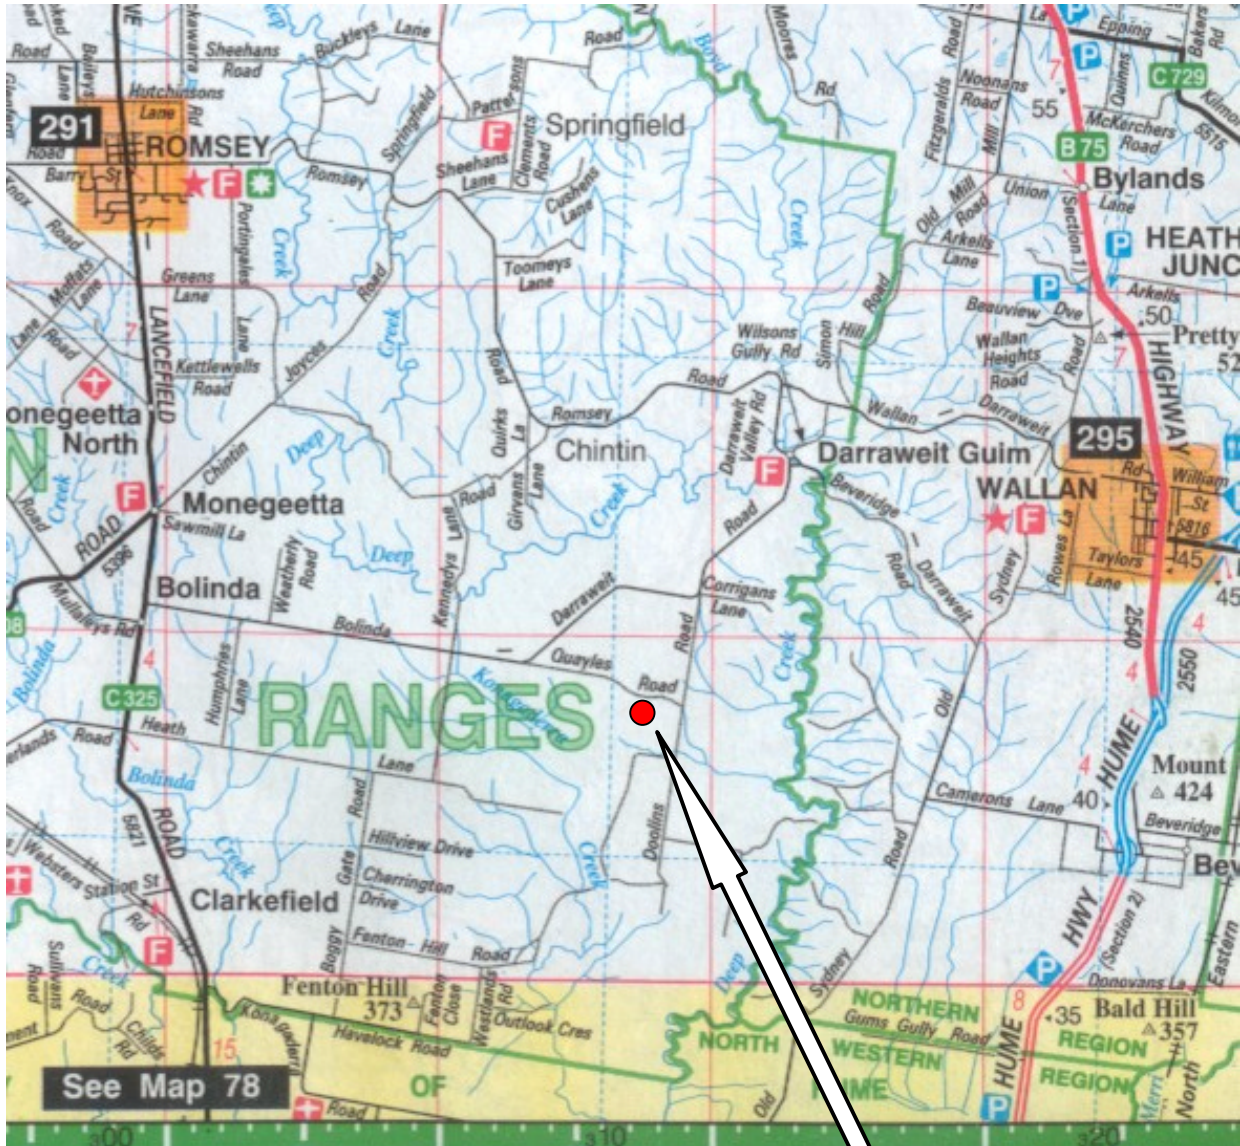

VICTORIAN STATE FLYING FIELD LOCATION

RACV
VICROADS
COUNTRY STREET DIRECTORY OF VICTORIA
MAP 60 Grid Ref F, 8.7

Copyright VicRoads and the Royal Automobile Club of Victoria
Reproduced with permission from the above & Discway Maps
For details of area beyond the above part map refer
RACV VICROADS COUNTRY STREET DIRECTORY

Victorian State Flying Field Location
Quayles Rd, Darraweit Guim
3Km from Bolinda Rd Intersection